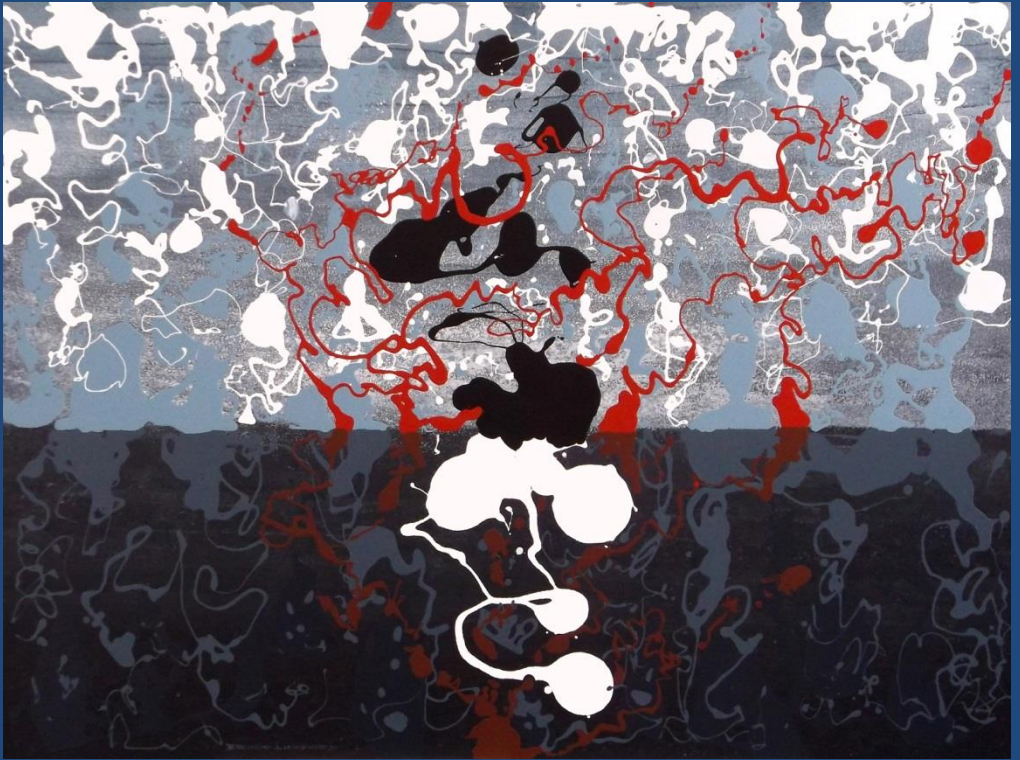

Cover 'Tomorrow' acrylic on canvas 1220mm x 910mm $2000

'Sustainable?' acrylic on canvas 910mm x 1220mm $2000