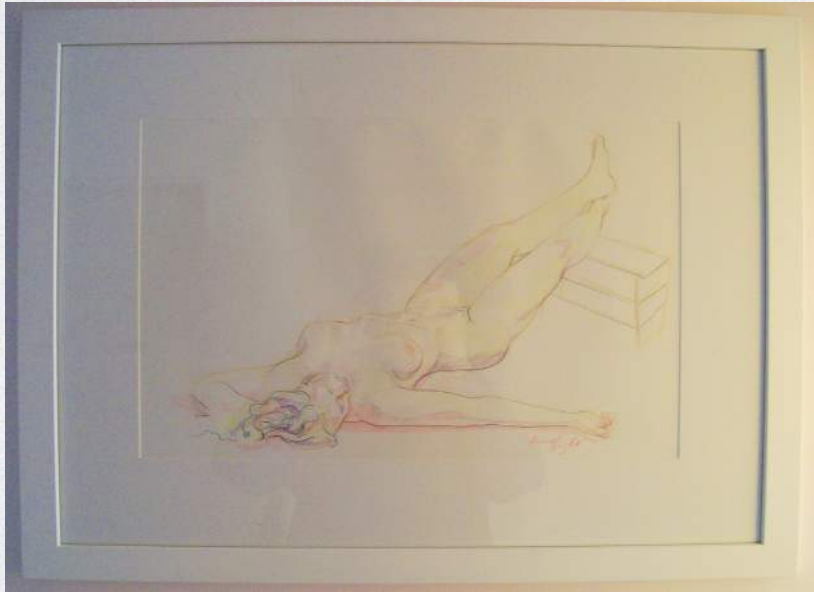

'Bonfire'
oil on board
600mm x 450mm
\$1200

'Shitty Day'
'oil on board'
420mm x 500mm
\$1200

'The Acrobat'
coloured pencil on paper
480mm x 620mm
\$700

'The Drummer'
oil on board
470mm x 640mm
\$1200

'Celia Dancing'
ink on paper
480mm x 620mm
\$700

'Weight of the World'
ink on paper unframed
350mm x 450mm
\$320

Life Series No 1
colour pencil on paper
380mm x 500mm
\$520

Life Series No 2
colour pencil on paper
480mm x 480mm
\$575

Life Series No 3
colour pencil on paper
600mm x 480mm
\$650

Life Series No 4
colour pencil on paper
600mm x 480mm
\$650

Harriet Bright

Life Series No 5
colour pencil on paper
600mm x 480mm
\$700

Tomasz Sleeping
oil on board
1100m x 720mm
\$2600

Life Series No 5
pencil on paper
480mm x 480mm
\$450