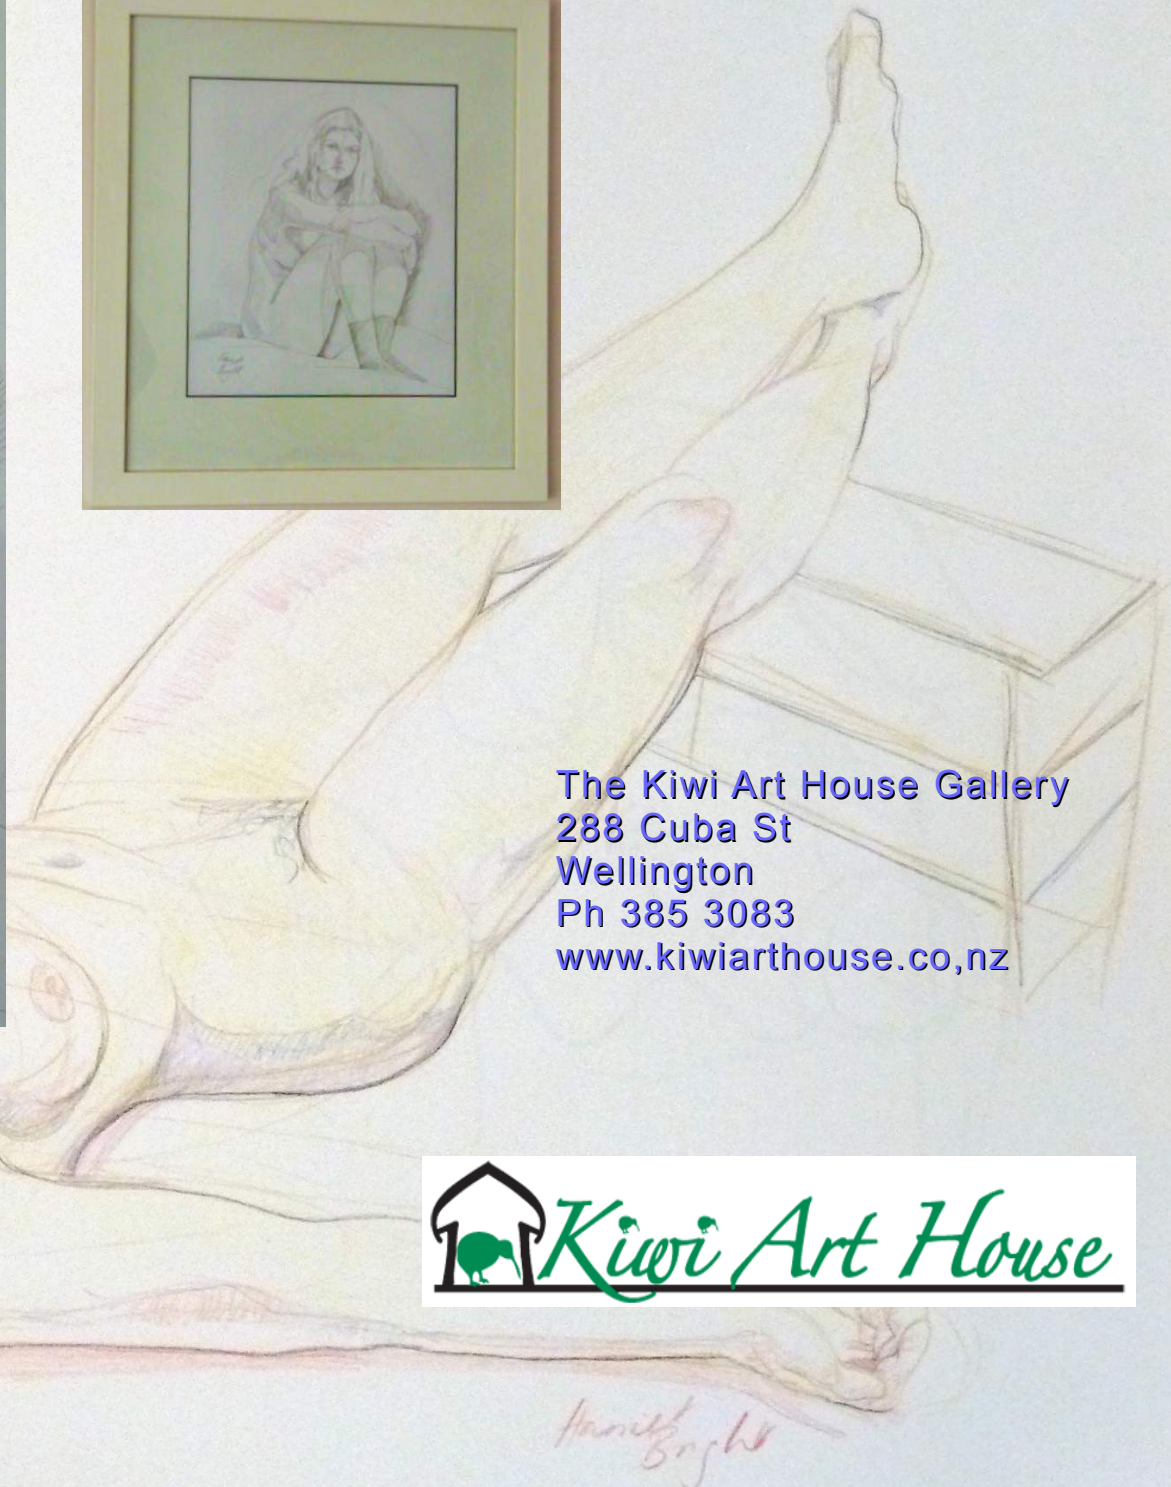

Life Series No 5
pencil on paper
480mm x 480mm
$450