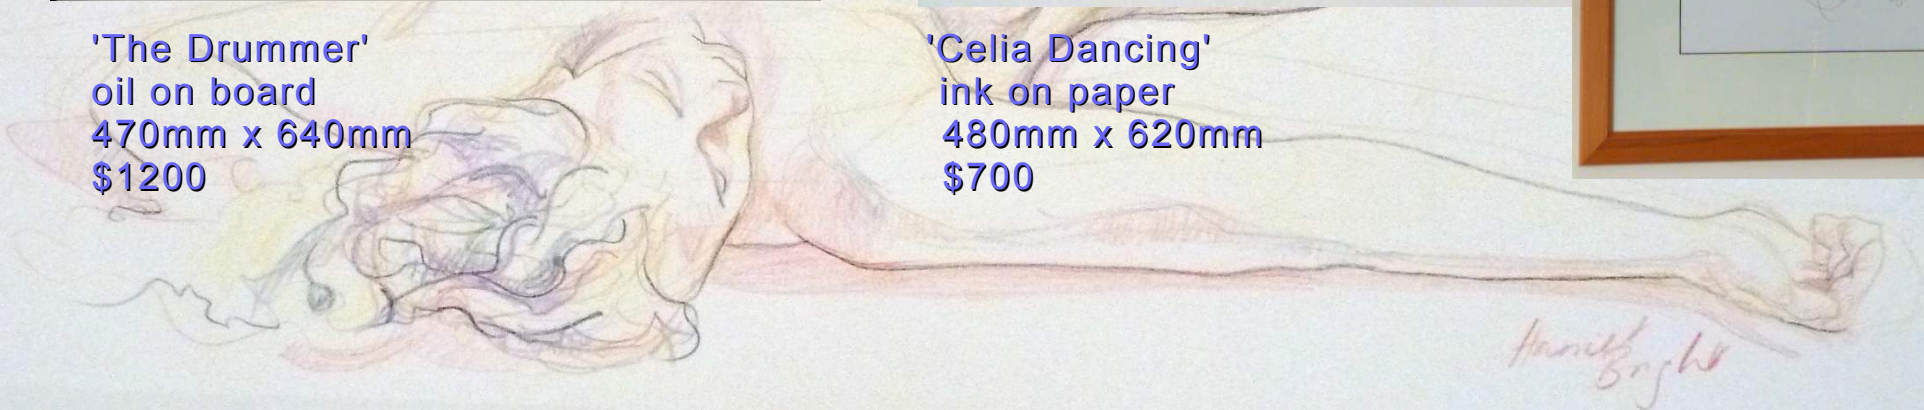

'Bonfire'
oil on board
600mm x 450mm
\$1200

'Shitty Day'
'oil on board'
420mm x 500mm
\$1200

'The Acrobat'
coloured pencil on paper
480mm x 620mm
\$700

'The Drummer'
oil on board
470mm x 640mm
\$1200

'Celia Dancing'
ink on paper
480mm x 620mm
\$700