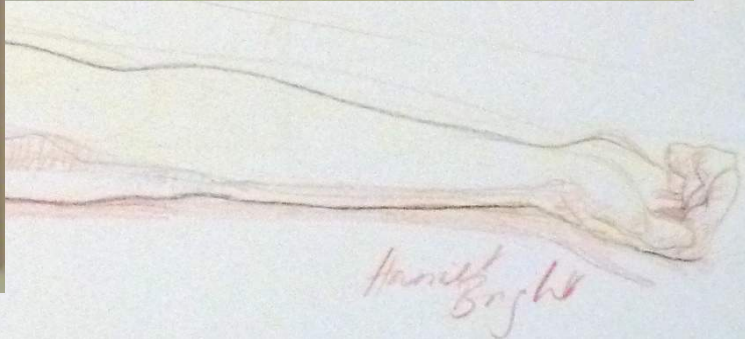

'Weight of the World'
ink on paper unframed
350mm x 450mm
\$320

Life Series No 1
colour pencil on paper
380mm x 500mm
\$520

Life Series No 2
colour pencil on paper
480mm x 480mm
\$575

Life Series No 3
colour pencil on paper
600mm x 480mm
\$650

Life Series No 4
colour pencil on paper
600mm x 480mm
\$650

Harriet Bright

Life Series No 5
colour pencil on paper
600mm x 480mm
\$700

Tomasz Sleeping
oil on board
1100m x 720mm
\$2600

Life Series No 5
pencil on paper
480mm x 480mm
\$450