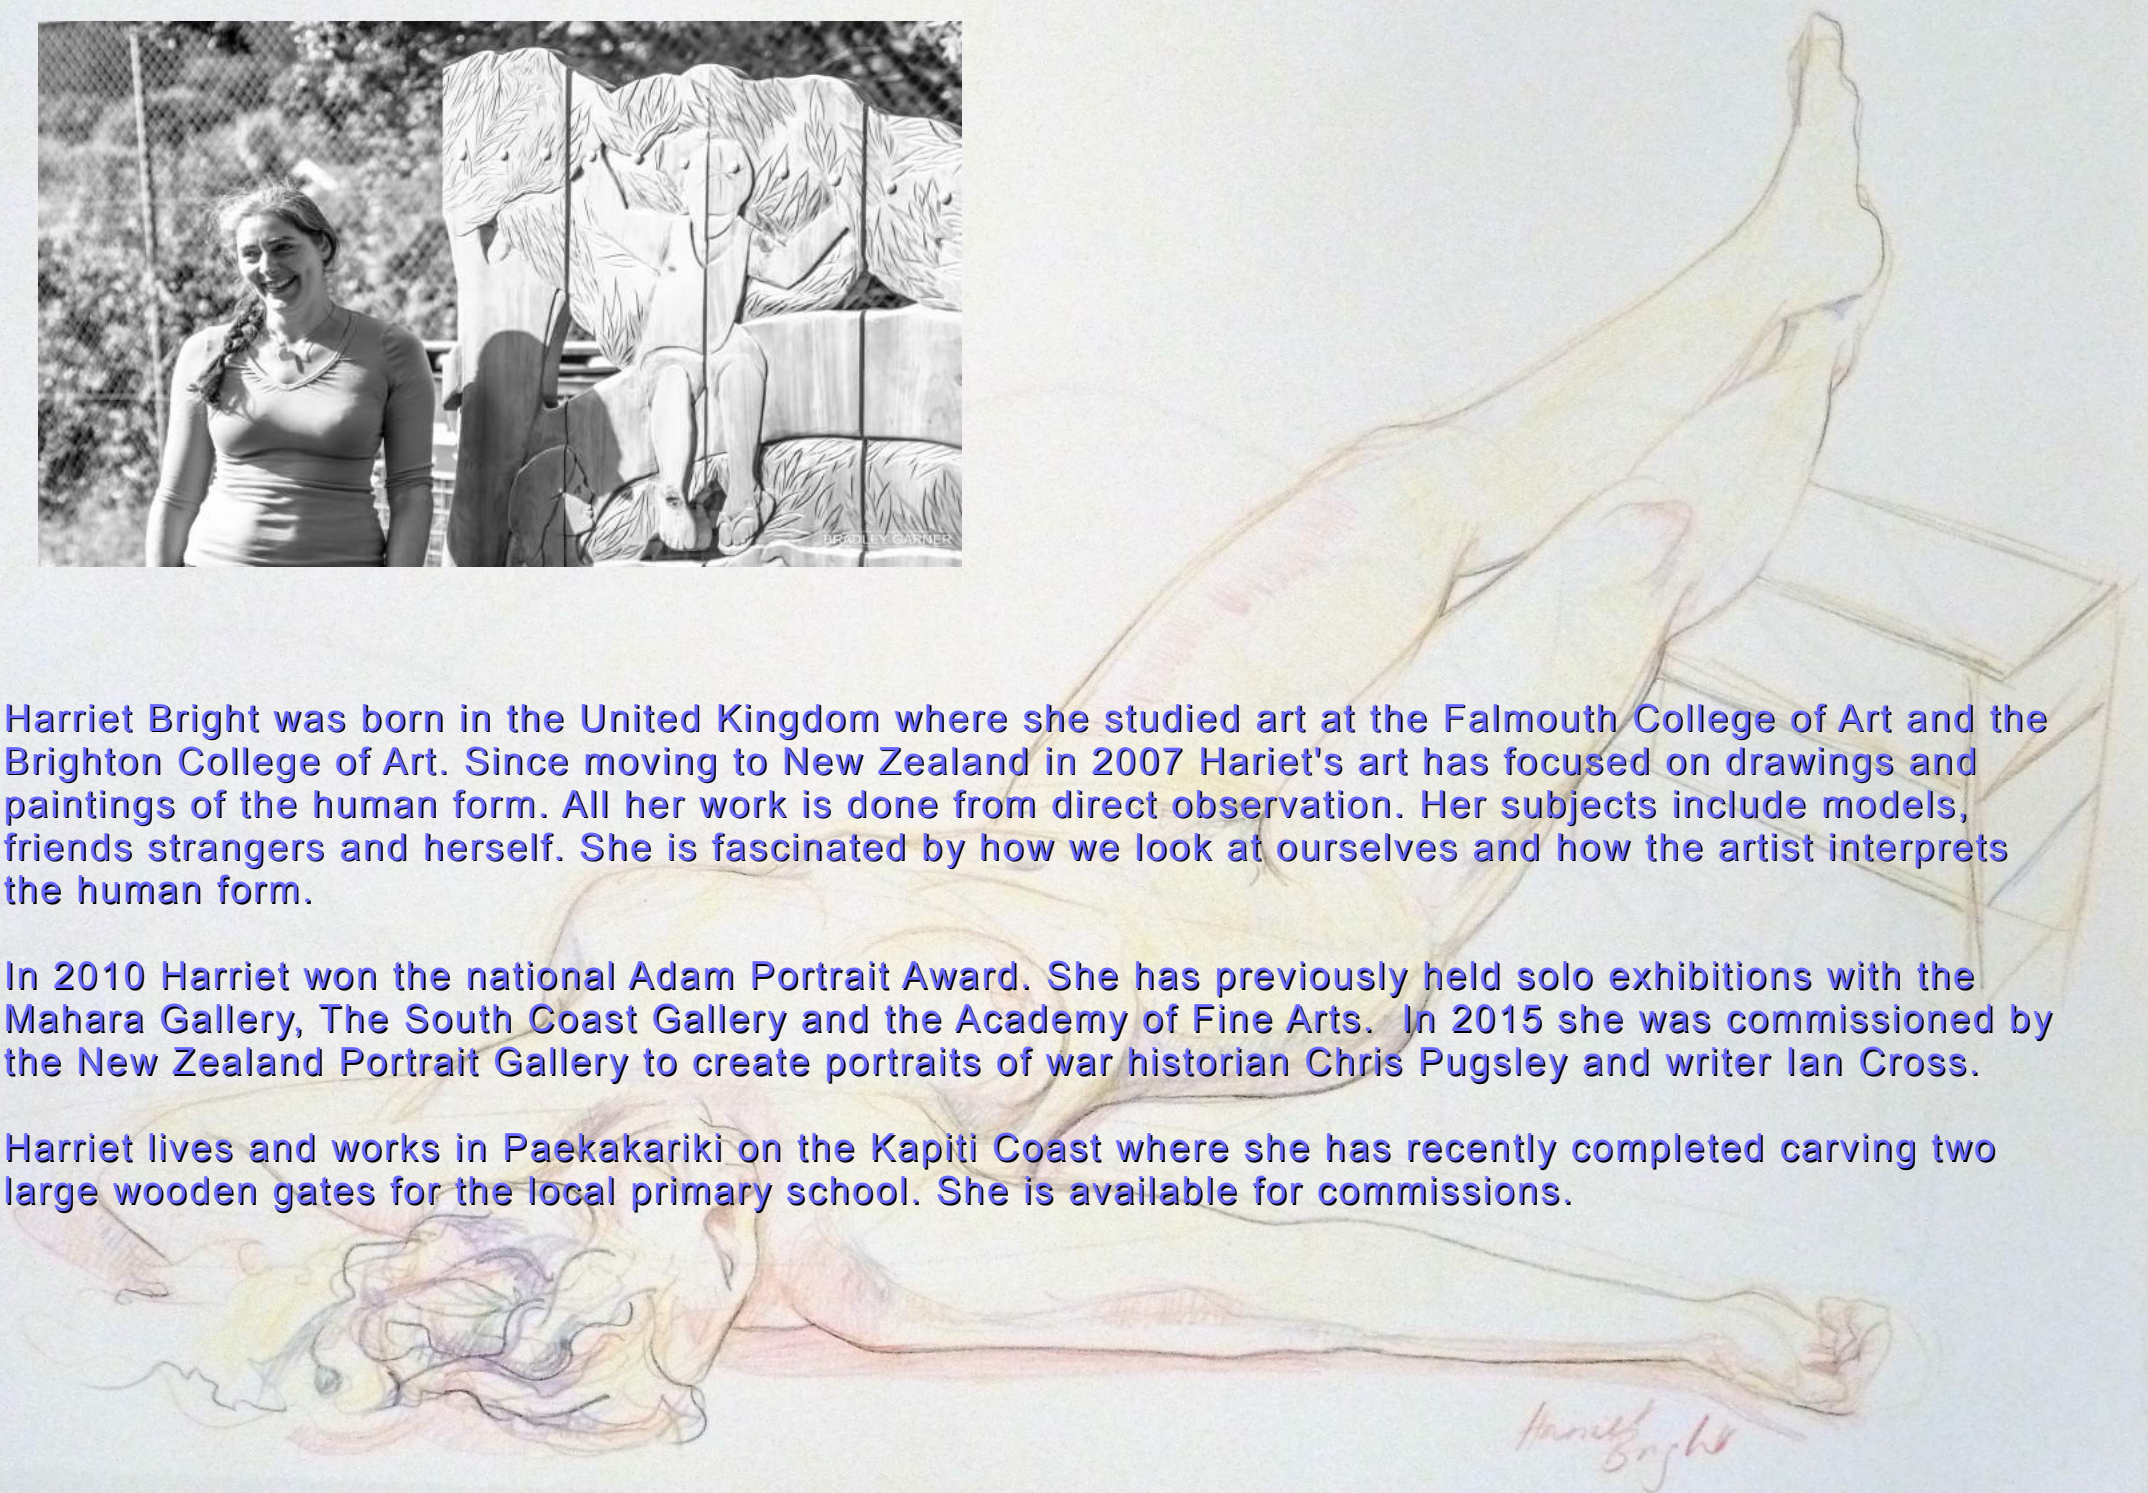

Harriet Bright was born in the United Kingdom where she studied art at the Falmouth College of Art and the Brighton College of Art. Since moving to New Zealand in 2007 Harriet's art has focused on drawings and paintings of the human form. All her work is done from direct observation. Her subjects include models, friends strangers and herself. She is fascinated by how we look at ourselves and how the artist interprets the human form.

In 2010 Harriet won the national Adam Portrait Award. She has previously held solo exhibitions with the Mahara Gallery, The South Coast Gallery and the Academy of Fine Arts. In 2015 she was commissioned by the New Zealand Portrait Gallery to create portraits of war historian Chris Pugsley and writer Ian Cross.

Harriet lives and works in Paekakariki on the Kapiti Coast where she has recently completed carving two large wooden gates for the local primary school. She is available for commissions.