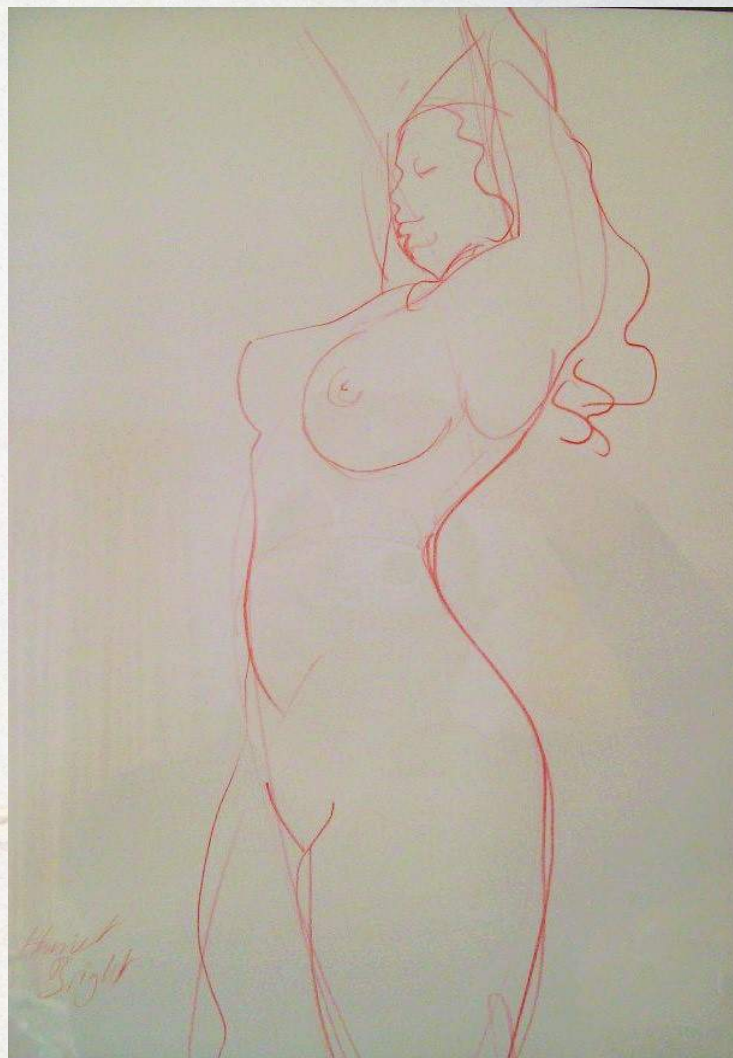

Life Series No 1
colour pencil on paper
380mm x 500mm
$520