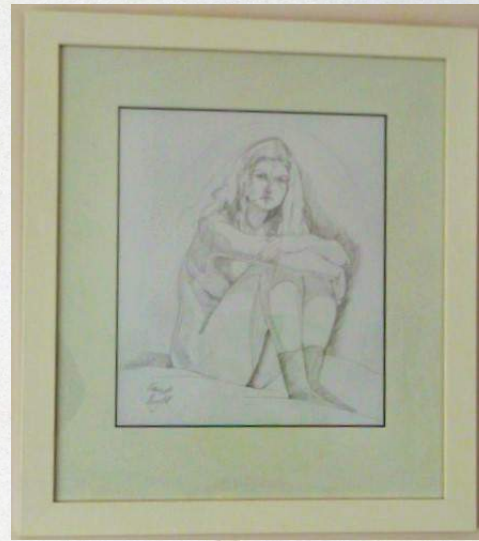

Life Series No 4
colour pencil on paper
600mm x 480mm
\$650

Harriet Bright

Life Series No 5
colour pencil on paper
600mm x 480mm
\$700

Tomasz Sleeping
oil on board
1100m x 720mm
\$2600

Life Series No 5
pencil on paper
480mm x 480mm
\$450