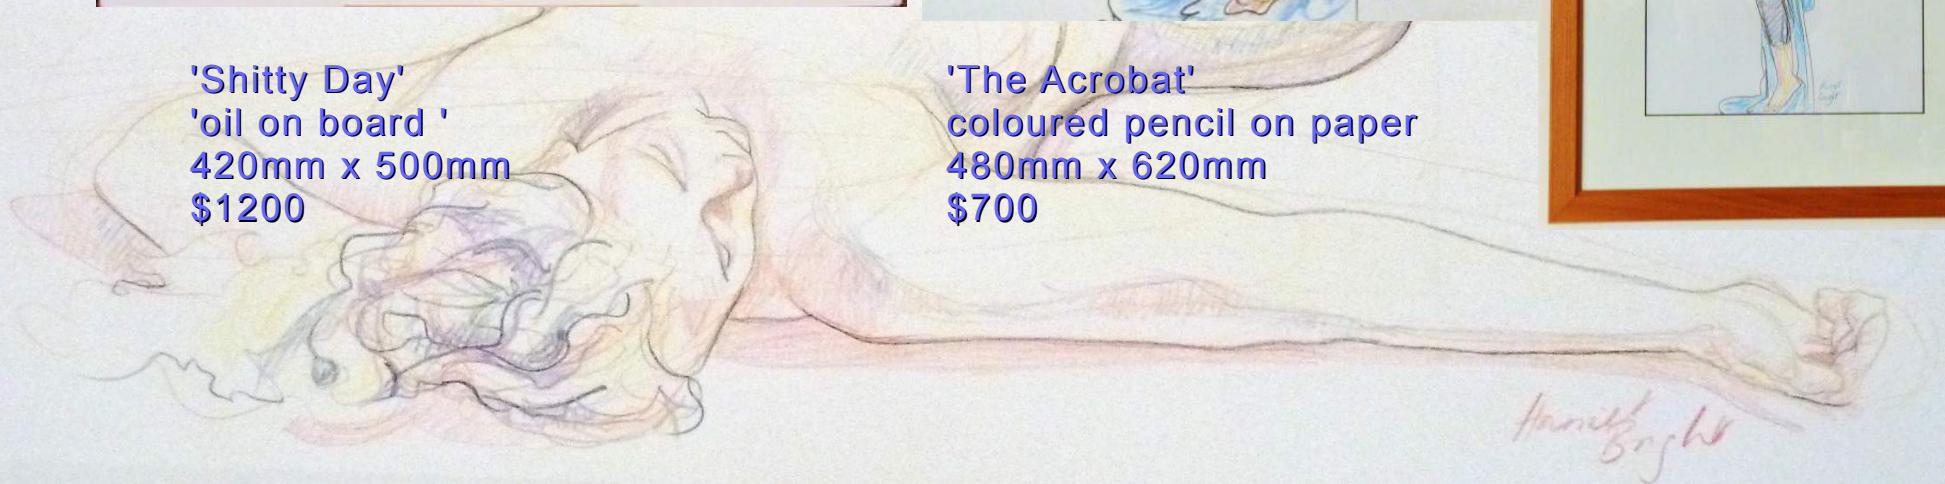

'Bonfire'
oil on board
600mm x 450mm
\$1200

'Shitty Day'
'oil on board'
420mm x 500mm
\$1200

'The Acrobat'
coloured pencil on paper
480mm x 620mm
\$700

'The Drummer'
oil on board
470mm x 640mm
\$1200

'Celia Dancing'
ink on paper
480mm x 620mm
\$700