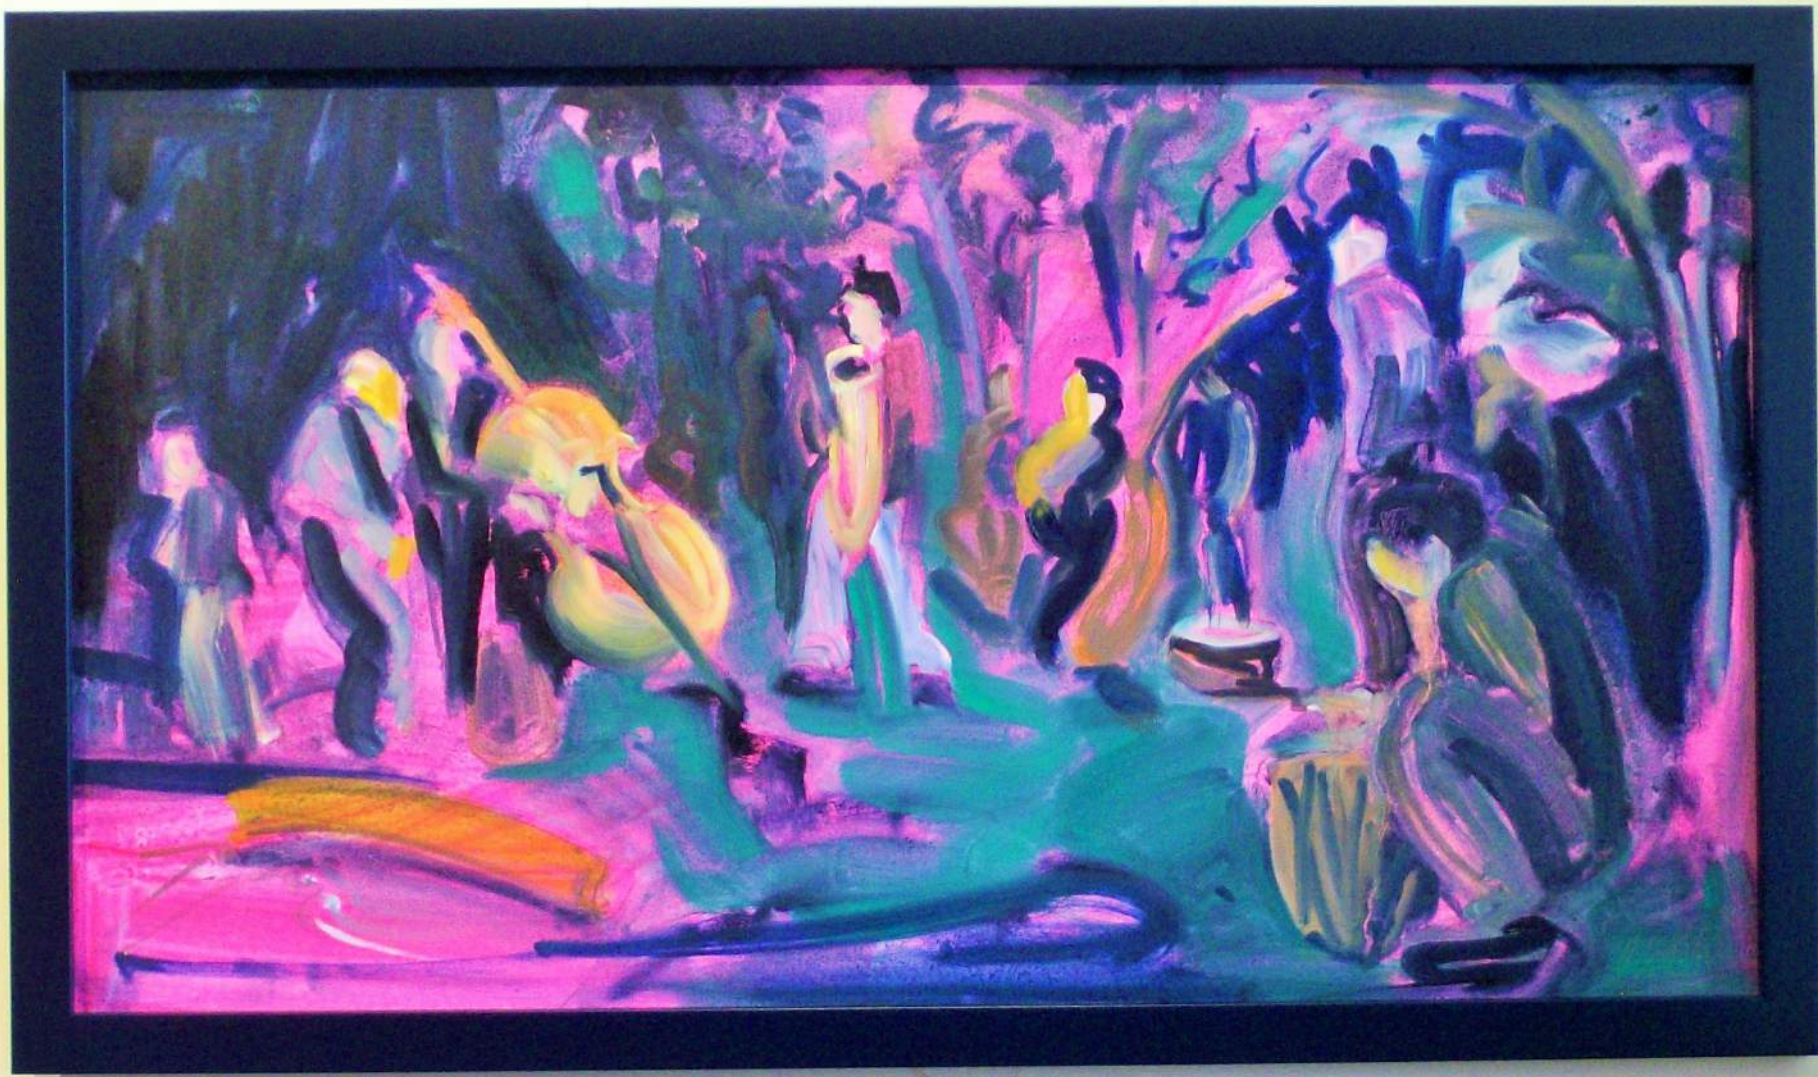

Night Music in
the Park'
oil on board

600mm x
400mm

$1200