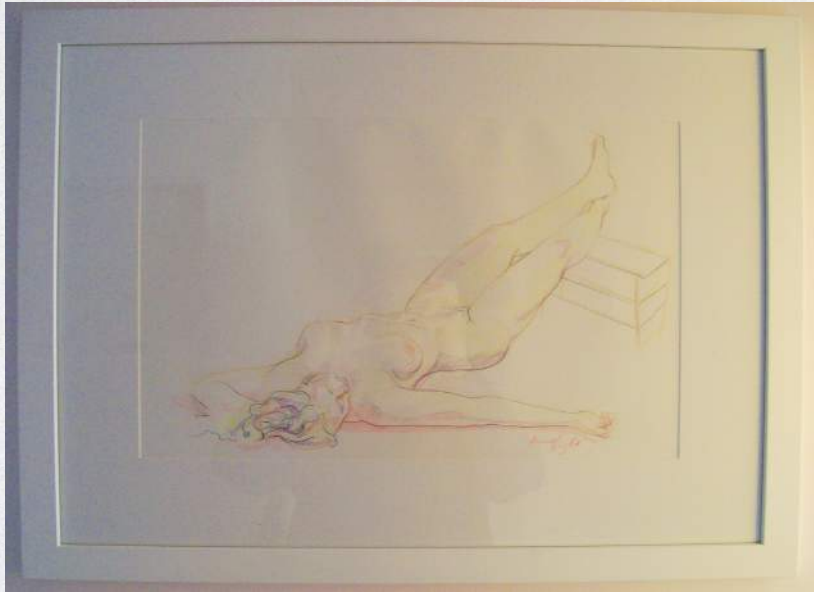

600mm x
400mm

\$1200

Harold Bright

Bonfire'
oil on board
600mm x 450mm
\$1200

'Shitty Day'
'oil on board '
420mm x 500mm
\$1200

'The Acrobat'
coloured pencil on paper
480mm x 620mm
\$700

Harriet Bright

'The Drummer'
oil on board
470mm x 640mm
\$1200

'Celia Dancing'
ink on paper
480mm x 620mm
\$700

Harriet Bayler

'Weight of the World'
ink on paper unframed
350mm x 450mm
\$320

Life Series No 1
colour pencil on paper
380mm x 500mm
\$520

Life Series No 2
colour pencil on paper
480mm x 480mm
\$575

Life Series No 3
colour pencil on paper
600mm x 480mm
\$650

Life Series No 4
colour pencil on paper
600mm x 480mm
\$650

Life Series No 5
colour pencil on paper
600mm x 480mm
\$700

Tomasz Sleeping
oil on board
1100m x 720mm
\$2600