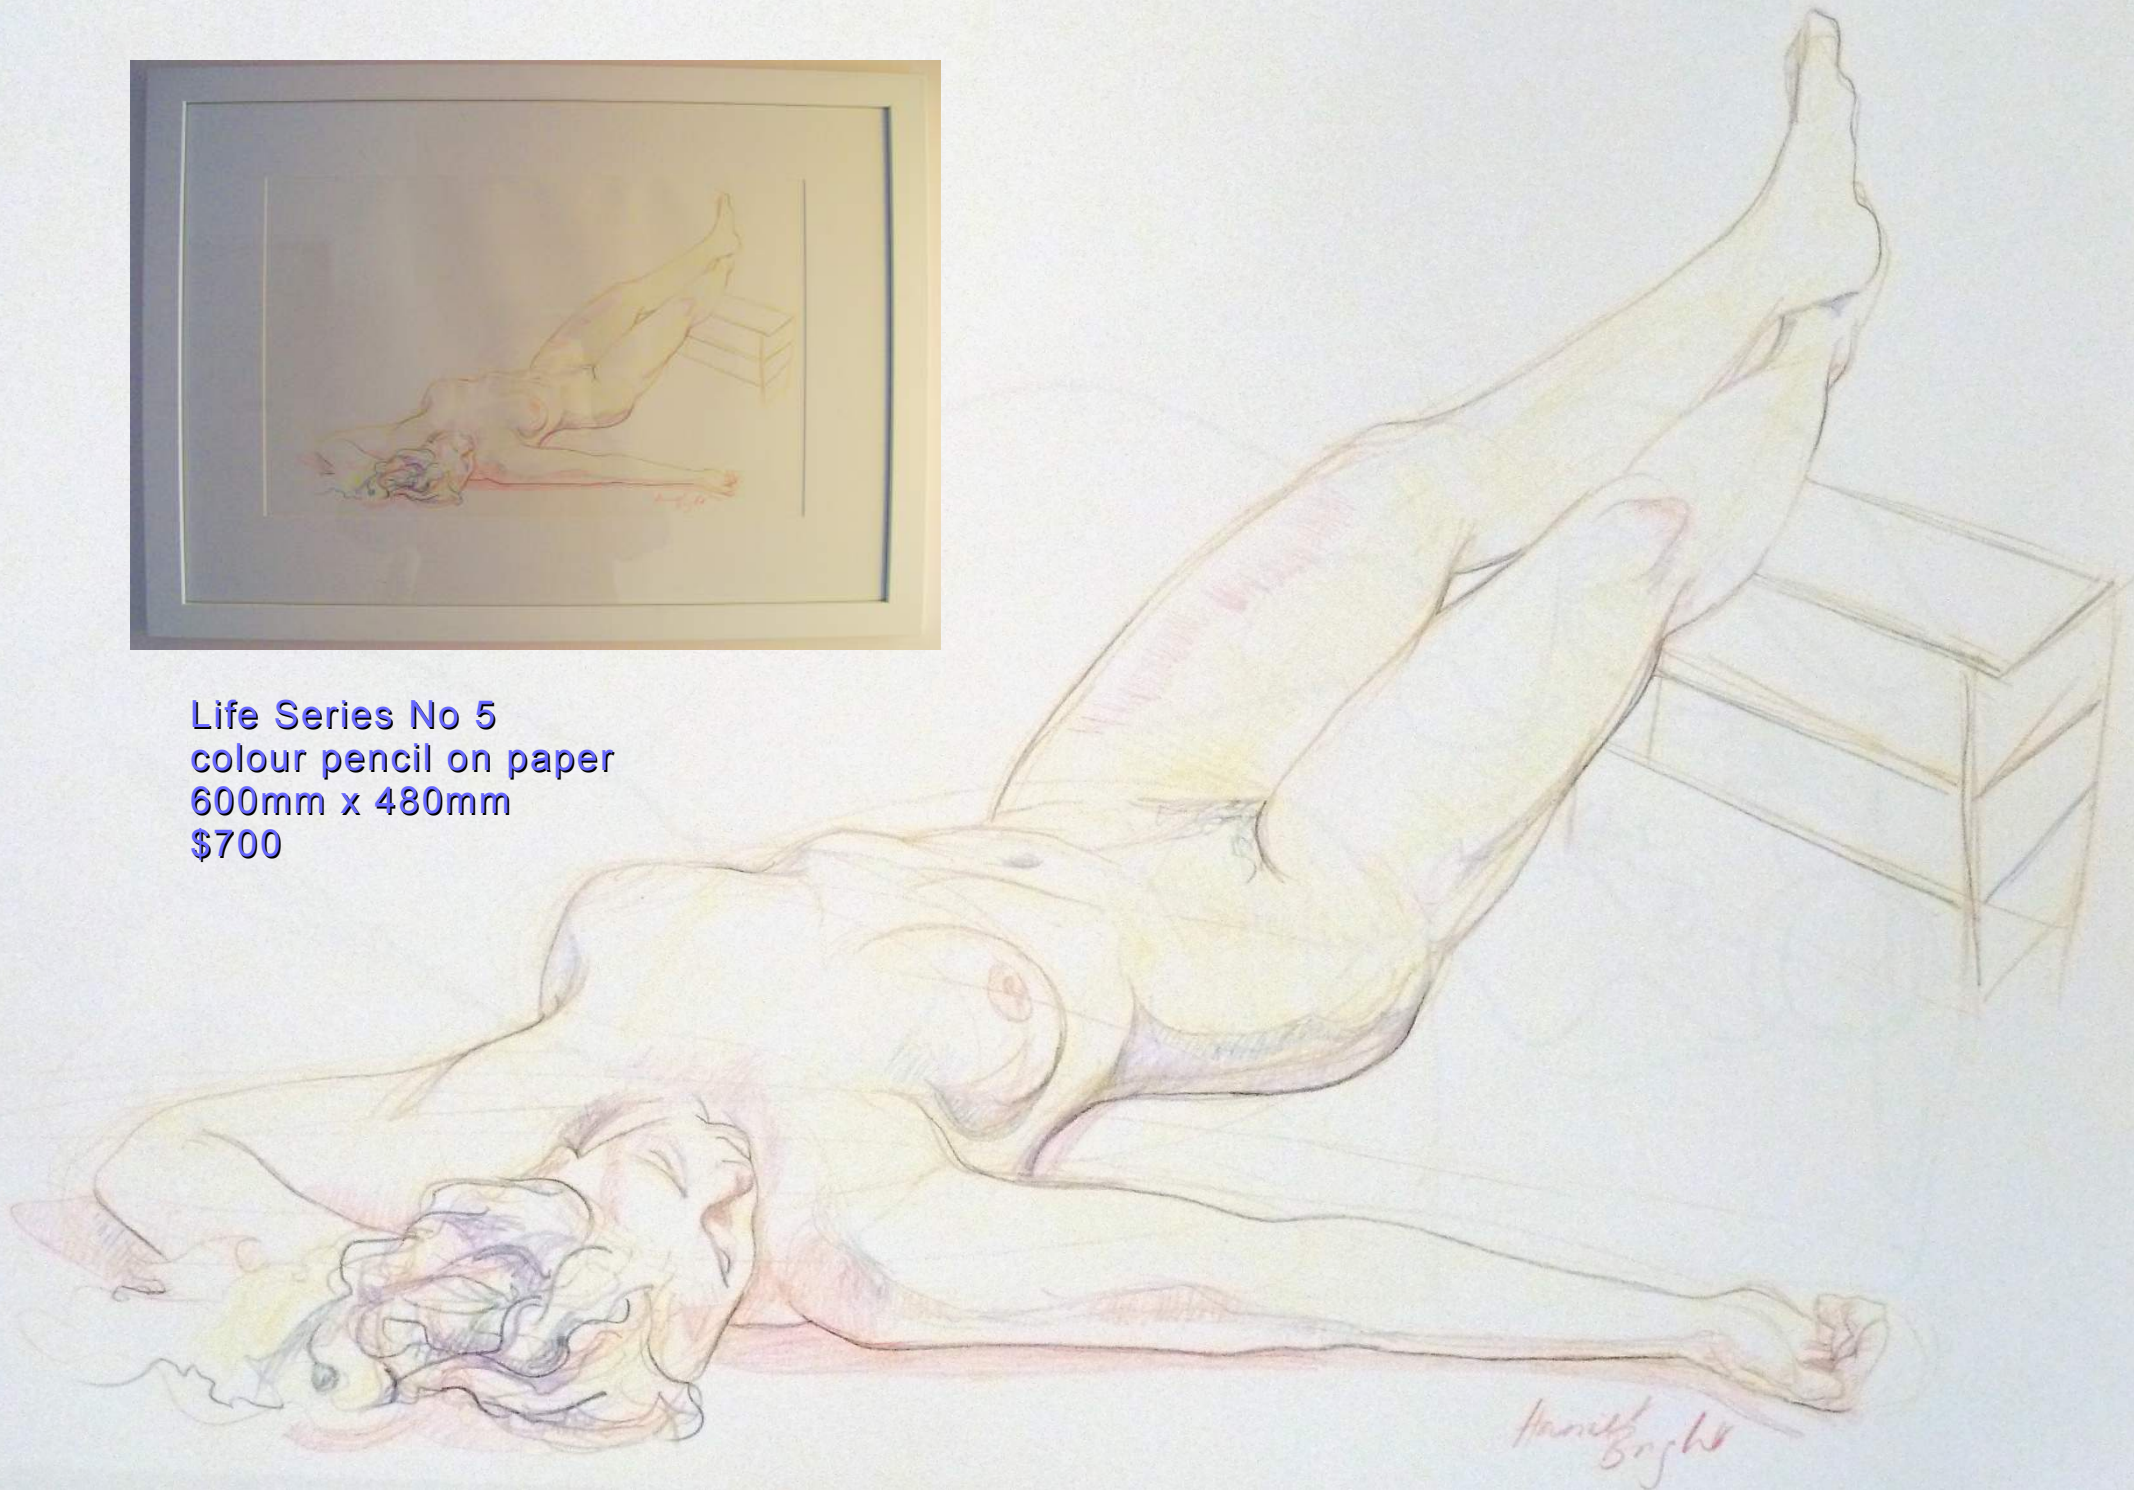

600mm x
400mm

\$1200

Harold Bright

Bonfire'
oil on board
600mm x 450mm
\$1200

'Shitty Day'
'oil on board '
420mm x 500mm
\$1200

'The Acrobat'
coloured pencil on paper
480mm x 620mm
\$700

Harriet Bright

'The Drummer'
oil on board
470mm x 640mm
\$1200

'Celia Dancing'
ink on paper
480mm x 620mm
\$700

Harriet Bayler

'Weight of the World'
ink on paper unframed
350mm x 450mm
\$320

Life Series No 1
colour pencil on paper
380mm x 500mm
\$520

Life Series No 2
colour pencil on paper
480mm x 480mm
\$575

Life Series No 3
colour pencil on paper
600mm x 480mm
\$650

Life Series No 4
colour pencil on paper
600mm x 480mm
\$650

Life Series No 5
colour pencil on paper
600mm x 480mm
\$700

Tomasz Sleeping
oil on board
1100m x 720mm
\$2600