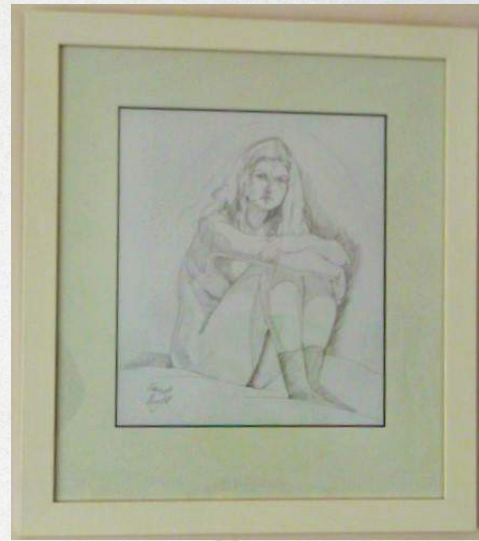

'Celia Dancing'
ink on paper
480mm x 620mm
\$700

Harriet Bayler

'Weight of the World'
ink on paper unframed
350mm x 450mm
\$320

Life Series No 1
colour pencil on paper
380mm x 500mm
\$520

Life Series No 2
colour pencil on paper
480mm x 480mm
\$575

Life Series No 3
colour pencil on paper
600mm x 480mm
\$650

Life Series No 4
colour pencil on paper
600mm x 480mm
\$650

Life Series No 5
colour pencil on paper
600mm x 480mm
\$700

Tomasz Sleeping
oil on board
1100m x 720mm
\$2600