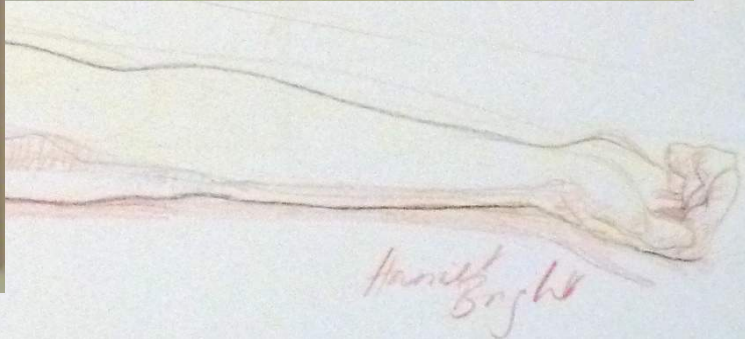

600mm x
400mm

\$1200

Harold Bright

Bonfire'
oil on board
600mm x 450mm
\$1200

'Shitty Day'
'oil on board '
420mm x 500mm
\$1200

'The Acrobat'
coloured pencil on paper
480mm x 620mm
\$700

Harriet Bright

'The Drummer'
oil on board
470mm x 640mm
\$1200

'Celia Dancing'
ink on paper
480mm x 620mm
\$700

Harriet Bayler

'Weight of the World'
ink on paper unframed
350mm x 450mm
\$320

Life Series No 1
colour pencil on paper
380mm x 500mm
\$520

Life Series No 2
colour pencil on paper
480mm x 480mm
\$575

Life Series No 3
colour pencil on paper
600mm x 480mm
\$650

Life Series No 4
colour pencil on paper
600mm x 480mm
\$650

Life Series No 5
colour pencil on paper
600mm x 480mm
\$700

Tomasz Sleeping
oil on board
1100m x 720mm
\$2600