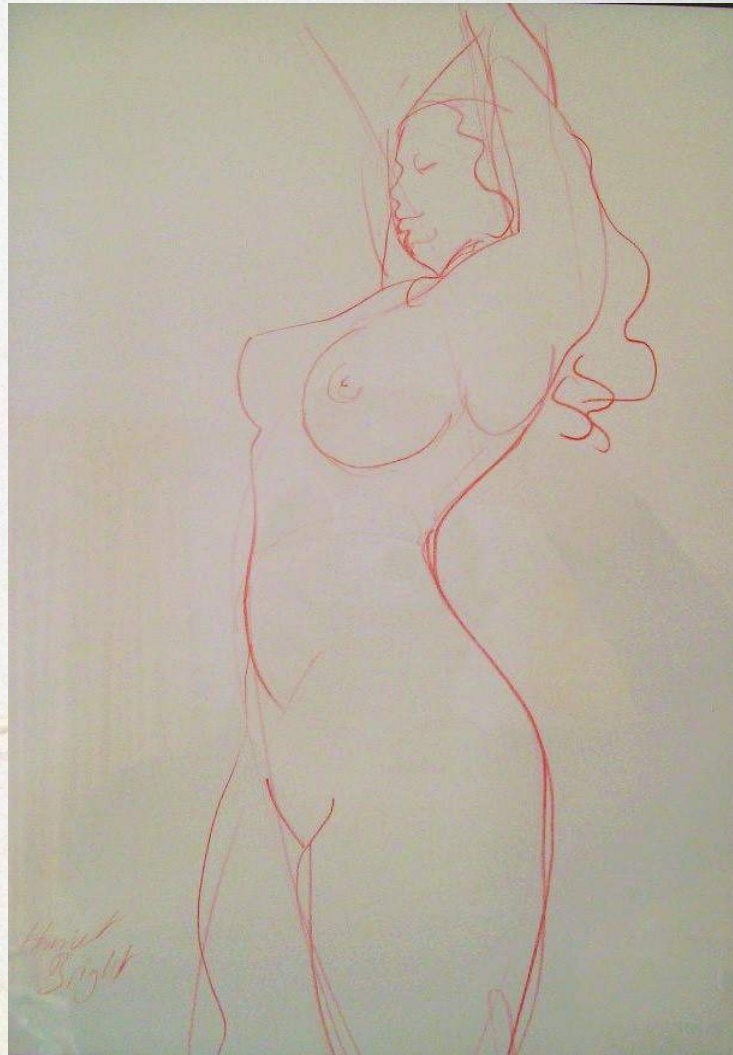

600mm x
400mm

\$1200

Harold Bright

Bonfire'
oil on board
600mm x 450mm
\$1200

'Shitty Day'
'oil on board '
420mm x 500mm
\$1200

'The Acrobat'
coloured pencil on paper
480mm x 620mm
\$700

Harriet Bright

'The Drummer'
oil on board
470mm x 640mm
\$1200

'Celia Dancing'
ink on paper
480mm x 620mm
\$700

Harriet Bayler

'Weight of the World'
ink on paper unframed
350mm x 450mm
\$320

Life Series No 1
colour pencil on paper
380mm x 500mm
\$520

Life Series No 2
colour pencil on paper
480mm x 480mm
\$575