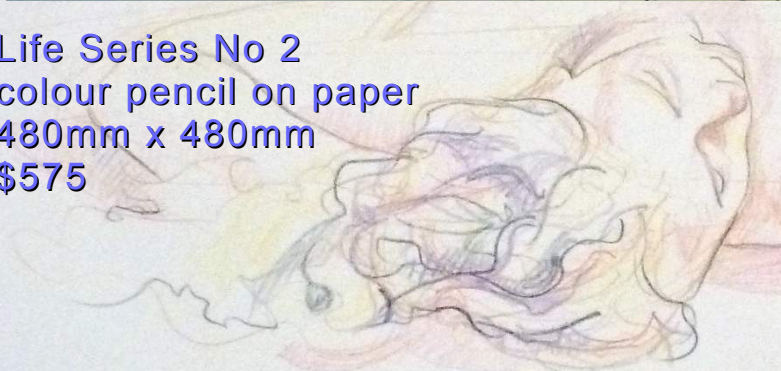

'Celia Dancing'
ink on paper
480mm x 620mm
\$700

Harriet Bayler

'Weight of the World'
ink on paper unframed
350mm x 450mm
\$320

Life Series No 1
colour pencil on paper
380mm x 500mm
\$520

Life Series No 2
colour pencil on paper
480mm x 480mm
\$575

Life Series No 3
colour pencil on paper
600mm x 480mm
\$650

Life Series No 4
colour pencil on paper
600mm x 480mm
\$650

Life Series No 5
colour pencil on paper
600mm x 480mm
\$700

Tomasz Sleeping
oil on board
1100m x 720mm
\$2600