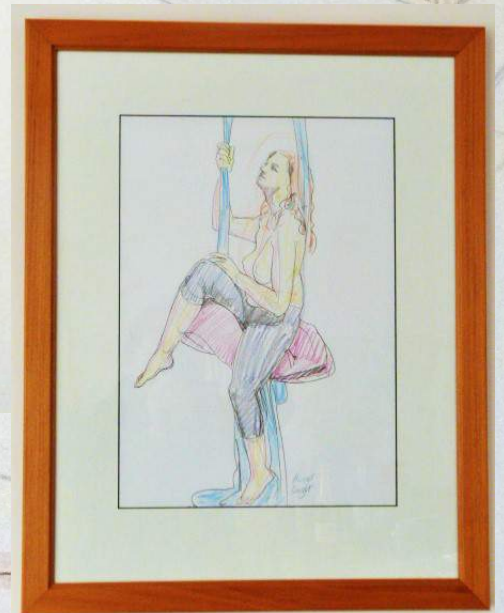

600mm x
400mm

\$1200

Harold Bright

Bonfire'
oil on board
600mm x 450mm
\$1200

'Shitty Day'
'oil on board '
420mm x 500mm
\$1200

'The Acrobat'
coloured pencil on paper
480mm x 620mm
\$700

Harriet Bright

'The Drummer'
oil on board
470mm x 640mm
\$1200

'Celia Dancing'
ink on paper
480mm x 620mm
\$700

Harriet Bayler

'Weight of the World'
ink on paper unframed
350mm x 450mm
\$320

Life Series No 1
colour pencil on paper
380mm x 500mm
\$520

Life Series No 2
colour pencil on paper
480mm x 480mm
\$575