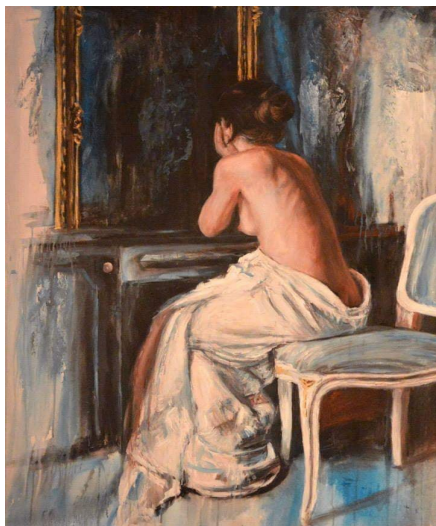

Escha van den Bogerd Commissions

Esch paints large acrylic on canvas, usually from 900mm to 1200mm h or w

Examples from Escha's Museum or Watching the Old Masters series

An example from her figurative paintings and an imaginary magical musing