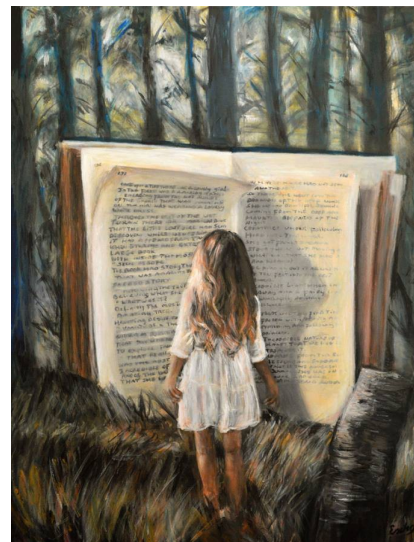

Escha van den Bogerd Commissions

Esch paints large acrylic on canvas, usually from 900mm to 1200mm h or w

Examples from Escha's Museum or Watching the Old Masters series

An example from her figurative paintings and an imaginary magical musing